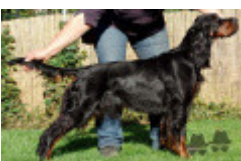

Note: data are entered by members. There is no guarantee about accuracy of data.