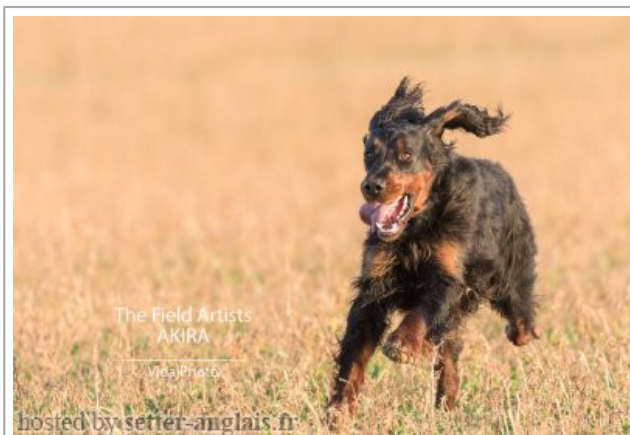

THE FIELD ARTISTS AKIRA

2015-10-26 (M) LOF

Père
SUNDOWNER'S BALI
 2008-04-04 (M)
 DGSZ08/2427

LAURELHACH MOVIESTAR
 2006-02-26 (M) DGSZ06/2239
 (CHDE.B)

SUNDOWNER'S TATE (F)

LIRIC COME DANCE WITH ME OF SHILLAY - SH.CH (M) KCSB S.G. 000295