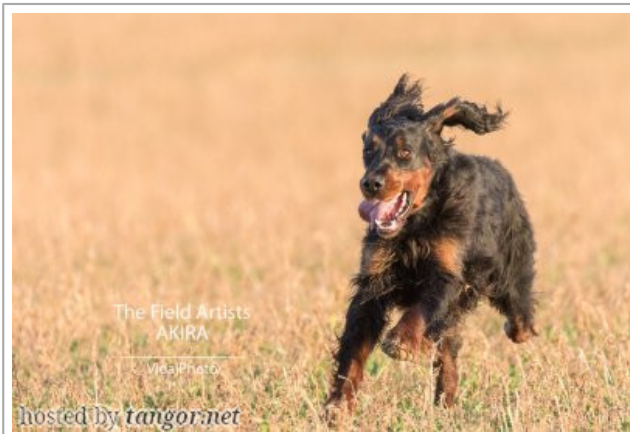

THE FIELD ARTISTS AKIRA

2015-10-26 (M) LOF

Père
SUNDOWNER'S BALI
 2008-04-04 (M)
 DGSZ08/2427

LAURELHACH MOVIESTAR
 2006-02-26 (M) DGSZ06/2239
 (CHDE.B)

SUNDOWNER'S TATE (F)

LIRIC COME DANCE WITH ME OF SHILLAY - SH CH (M) KCSB S.G. 000295