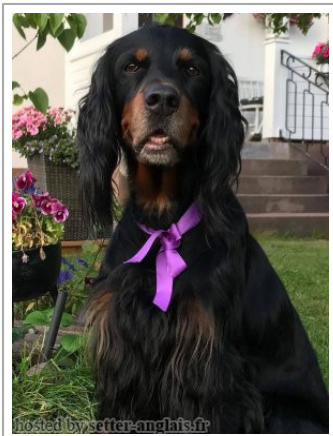

ZETTERTJÄRNS DARLING

(F) S27456/20076

[fiche affixe](#)

Père TEX RIPPY'S dit RIPPY'S TEX (M)	FAKSEJELLET'S ODIN (M)	VINTERVEIENS BLISS (M)	inconnu
		CH. HAPPY AV ODDRESTEINEN NKK. 11557/87 (F) NKK.11557/87	inconnu
Mère ZETTERTJÄRNS U-HELL 2005-01-28 (F) S19856/2005	KARI BJØRHILL'S dite BJØRHILL'S KARI (F)	JOTUNS STEGG 1980-01-19 (M) LOF N-2039/80	RAPP (M) N-9858/71
		KRUTROYKENS NAUMA (F)	JOTUNS SKAIDI 1973 (F) N-5528/73 (CH T (Norvège))
	BLACK MYSTERY CHINOOK 1999-08-17 (M) SHSB581679 (CHIB CHDE.B)	SUNDOWNER'S JUSTIN 1996-04-23 (M) DPSZS.G.000109 (CHAMPION -CHDE.B)	 CUNNINGHAM'S HIGHLANDER (M) DGSZ91/031-SHSB001195
			 SUNDOWNER'S BESS 1988-11-03 (F) DGSZ88/0310366
	ZETTERTJÄRNS DC MAGICA DE HEXZA 2002-04-28 (F) S34982/2002	BLACKBERRY SHEELA (F) SHSBSG000347	inconnu
		BJørNEBYENS CHINO (M) N39908/93	inconnu
		ZETTERTJÄRNS DITZIE 1993-02-06 (F) S21488/93	inconnu
			GRANESKOGEN'S SHOTT (M) N28445/88
			ZETTERTJÄRNS ANISETTE 1988-04-04 (F) S33259/88